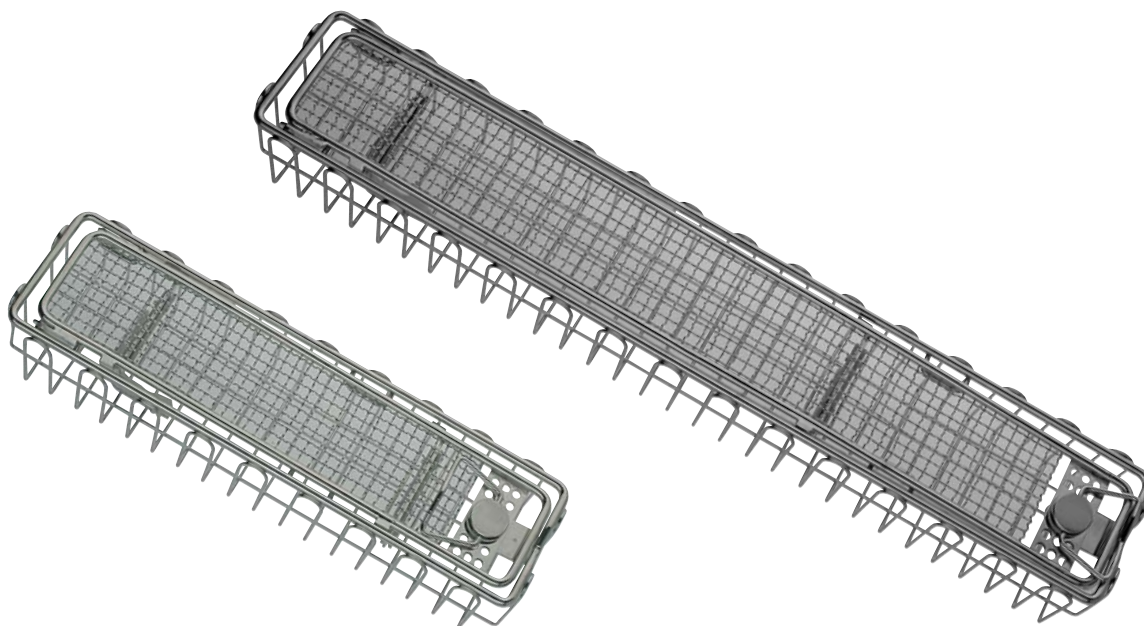

Siebkorb für 1 Endoskop mit Fixierungselement Tray for 1 scope with fixation		
OS600.030	290 x 80 x 55 mm	

Siebkorb für 1 Endoskop mit Fixierungselement Tray for 1 scope with fixation		
OS600.040	465 x 80 x 55 mm