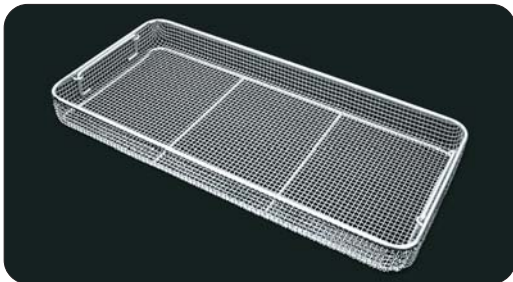

Drahtsiebkorb · Wire Basket	
OS190.55	470 x 337 x 51 mm